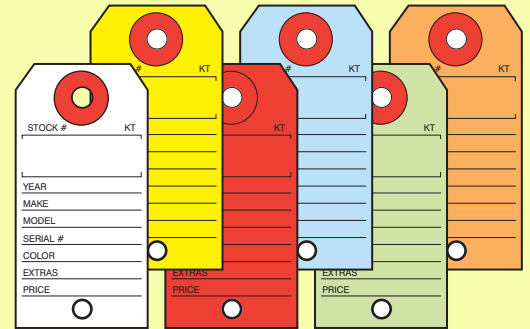

Paper Key Tags with Rings

Key Rings

	Description	Bag	Ctn	Price
P18310	⅞" Key Rings	250