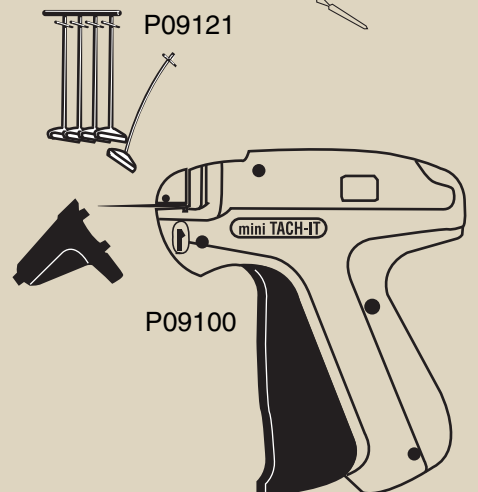

ATTACHMENTS

Loose Strings

	Description	Size	Bundle	Ctn
P18109	#9 Unpolished Cotton String	12"	1000	

Loose Elastic

	Description	Size	Box	Ctn
P18111	Knotted White Elastic 3" Hole to Knot	3"	1000	

Loose Wires

	Description	Size	Bundle	Ctn
P18412	Heavy 21 Gauge Wire	12"	1000	20
P18432	Medium 23 Gauge Wire	12"	1000	25
P18462	Light 26 Gauge Wire	12"	1000	25
P18462-500	Light 26 Gauge Wire	12"	500	50
P18467	Light 26 Gauge Wire	7 1/2"	1000	25

Copper Parcel Hooks

	Description	Size	Box	Ctn
P18505	Copper Coated Steel Wire	2"x 5/8"	1000	25

Tin Coated Steel Wire

	Description	Size	Box	Ctn
P18550	#7 Tin Coated Steel Wire	1 1/8"x 5/16"	1000	25

17 Gauge Deadlocks

	Description	Box	Ctn
P18541	Diamond, sharp point	1000	25
P18542	Diamond, blunt point	1000	25
P18543	Diamond, semi-blunt point	1000	25
P18547	Oval, sharp point	1000	25
P18548	Oval, blunt point	1000	25

TACH-IT® Identification System

	Description	Box	Ctn
P08350	5" Securities	5000	10
P09100	Mini TACH-IT® 2 Gun	1	
P09110	Standard Mini TACH-IT® 2-Needles	3	
P09111	Heavy Duty Mini TACH-IT® 2-Needles	3	
P09121	1" TACH-IT® Barbs	5000	10
P09122	3" TACH-IT® Barbs	5000	10
P09130	5" Security Loops	5000	10
P09131	9" Security Loops	5000	10