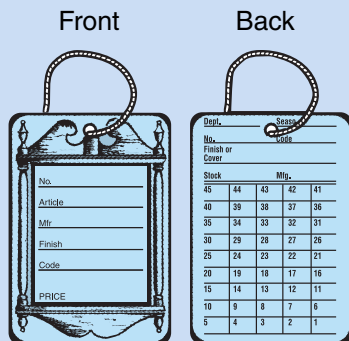

RETAIL - CARPET AND FURNITURE TAGS

	Description		Dimensions	Box	Ctn	Price
P72501	Carpet Remnant	10 pt. C1S white stock, printed red.	5¼" x 7"	500	5BX	
P72504	Carpet Roll	10 pt. C1S white stock, printed red, metal reinforced eyelet.	5¼" x 7"	500	5BX	
P72507	No-Rip Carpet Roll	Tyvek® stock, printed red, metal reinforced eyelet.	5¼" x 7"	500	5BX	
P99707	Inventory Record Tag	Manila stock, printed black.	2½" x 5¾"	1000	5BX	

Furniture Tags

	Description		Dimensions	Box	Ctn	Price
P15083	Blue Price	Lt. Blue stock. Blue ink on both sides, blue rayon knotted string.	2½" x 3½"	500	22BX	
P15084	Ivory Price	Ivory stock. Printed red and brown, red knotted string.	2½" x 3½"	500	22BX	
P15086	Utility	Buff stock. Printed brown, brown knotted string.	2" x 3"	500	22BX	

P15083