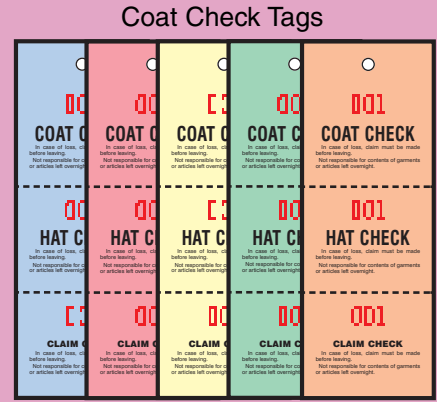

Front

Spanish

Back

HOSPITALITY COAT CHECK TAGS

Coat Check Tags

90# Index stock colors as indicated, printed black, red numbering sequence is 000 to 999

	Description	Dimensions	Box	Ctn	Price
P18920	Blue Stock	6 ³ / ₄ "x2 ¹ / ₂ "	1000	10BX	
P18921	Pink Stock	6 ³ / ₄ "x2 ¹ / ₂ "	1000	10BX	
P18922	Yellow Stock	6 ³ / ₄ "x2 ¹ / ₂ "	1000	10BX	
P18923	Green Stock	6 ³ / ₄ "x2 ¹ / ₂ "	1000	10BX	
P18924	Orange Stock	6 ³ / ₄ "x2 ¹ / ₂ "	1000	10BX	